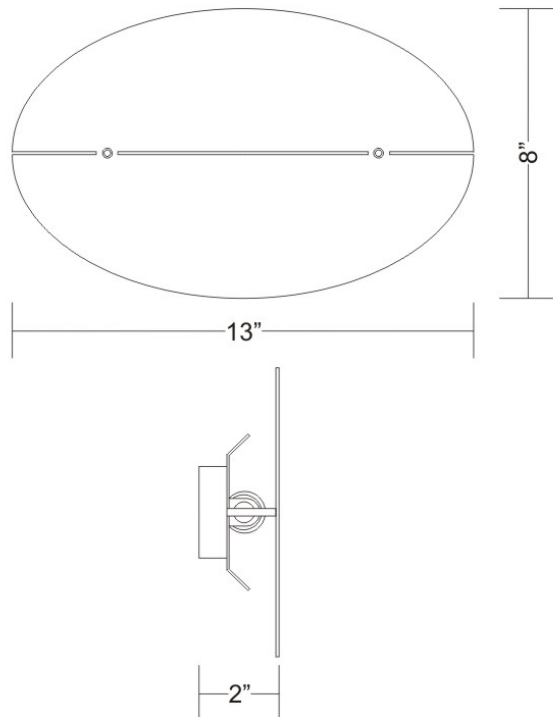

OVAL SURFACE

D93028

GENERAL

Series: Oval
Brand: Milan
Division: Design
Mounting Type: Surface
Mounting Location: Wall
Subcategory: Ambient

PHYSICAL

Shape: Oval
Length (mm): 330
Length (in): 13
Height (mm): 293
Height (in): 8
Extension (mm): 51
Extension (in): 2
Weight (kg): 2.3
Weight (lbs): 5
Fixture Material: Metal

ELECTRICAL

Number of Lamps: 1
Lamp Type: LED Retrofit / Halogen
Lamp Shape: T3
Bulb Included: Bulb Not Included
Total Output Wattage (W): 23 / 100
Max. Wattage Per Lamp (W): 23 / 100
Lamp Base: RSC
Input Voltage (V): 120

LED

OPTICAL

RATINGS AND CERTIFICATIONS

Certified By: CSA Certified to UL and CSA Standards
IP rating: IP20